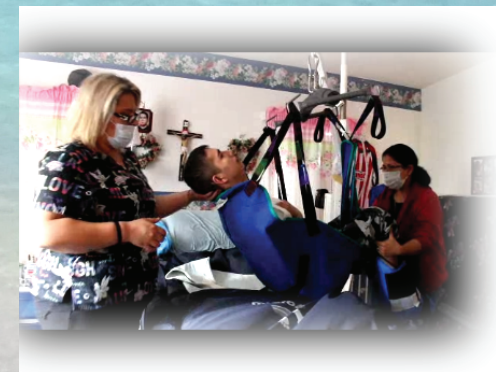

www.safebathtub.com
Patent Pending