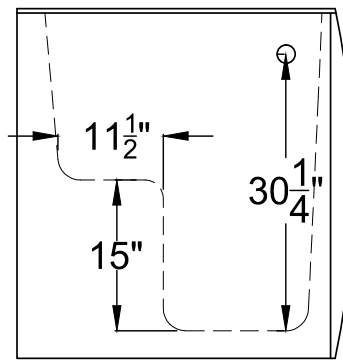

3238

FRONT ENTRANCE • SIDE PANELS INCLUDED • TILE FLANGE NOT INCLUDED

Meditub's 32x38 is constructed of the highest quality industrial strength acrylic for beauty and durability. The 32x38 is perfect for replacing existing shower stalls and can also be used in small bathrooms or mobile homes. It comes with a stainless steel frame for long lasting strength and adjustable feet for easy installation and leveling.

-  chromatherapy
-  aromatherapy
-  autodrain

DOOR / DRAIN SIDE OPTIONS:

-  left
-  right

Available Colors.....	White	Air System Available	Yes
Material	Acrylic	Hydro System Available	Yes
Door Swing	Outward	Dual System Available	Yes
Enclosed on three sides.....	Yes	Non Slip Floor	Yes
Dimensions.....	32(W)x38(L)x38(H)	Faucet Deck	Yes
Seat	Yes	Capacity	55Gal
Seat Height	15"	Unit Weight	272Lbs
Seat Contoured.....	Yes	Approx Shipping Weight.....	292Lbs