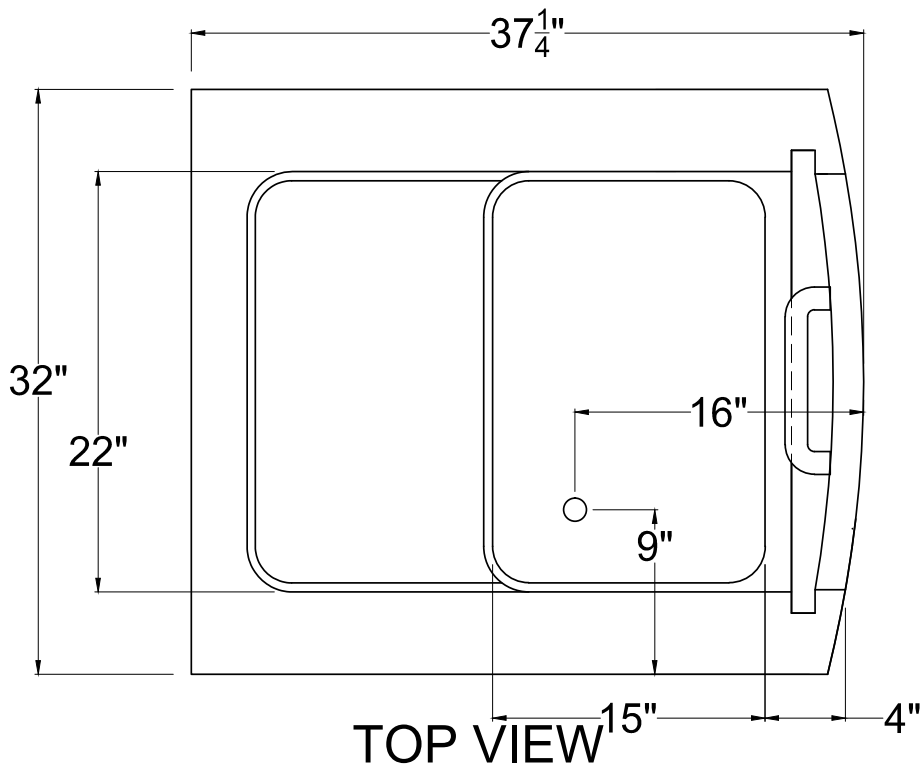

3238

FRONT ENTRANCE • SIDE PANELS INCLUDED • TILE FLANGE NOT INCLUDED

Meditub's 32x38 is constructed of the highest quality industrial strength acrylic for beauty and durability. The 32x38 is perfect for replacing existing shower stalls and can also be used in small bathrooms or mobile homes. It comes with a stainless steel frame for long lasting strength and adjustable feet for easy installation and leveling.

-  chromatherapy
-  aromatherapy
-  autodrain

DOOR / DRAIN SIDE OPTIONS:

-  left
-  right

Available Colors.....	White	Air System Available	Yes
Material	Acrylic	Hydro System Available	Yes
Door Swing	Outward	Dual System Available	Yes
Enclosed on three sides.....	Yes	Non Slip Floor	Yes
Dimensions.....	32(W)x38(L)x38(H)	Faucet Deck	Yes
Seat	Yes	Capacity	55Gal
Seat Height	15"	Unit Weight	272Lbs
Seat Contoured.....	Yes	Approx Shipping Weight.....	292Lbs