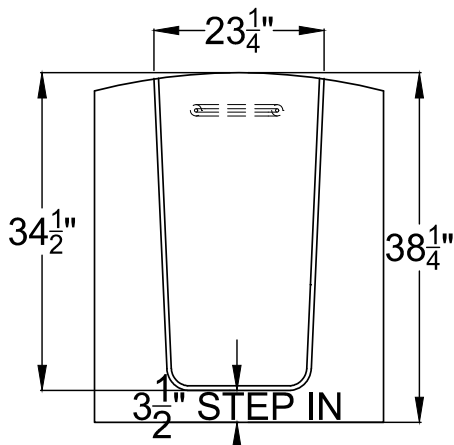

3238

FRONT ENTRANCE • SIDE PANELS INCLUDED • TILE FLANGE NOT INCLUDED

Meditub's 32x38 is constructed of the highest quality industrial strength acrylic for beauty and durability. The 32x38 is perfect for replacing existing shower stalls and can also be used in small bathrooms or mobile homes. It comes with a stainless steel frame for long lasting strength and adjustable feet for easy installation and leveling.

-  chromatherapy
-  aromatherapy
-  autodrain

DOOR / DRAIN SIDE OPTIONS:

-  left
-  right

Available Colors.....	White	Air System Available	Yes
Material	Acrylic	Hydro System Available	Yes
Door Swing	Outward	Dual System Available	Yes
Enclosed on three sides.....	Yes	Non Slip Floor	Yes
Dimensions.....	32(W)x38(L)x38(H)	Faucet Deck	Yes
Seat	Yes	Capacity	55Gal
Seat Height	15"	Unit Weight	272Lbs
Seat Contoured.....	Yes	Approx Shipping Weight.....	292Lbs